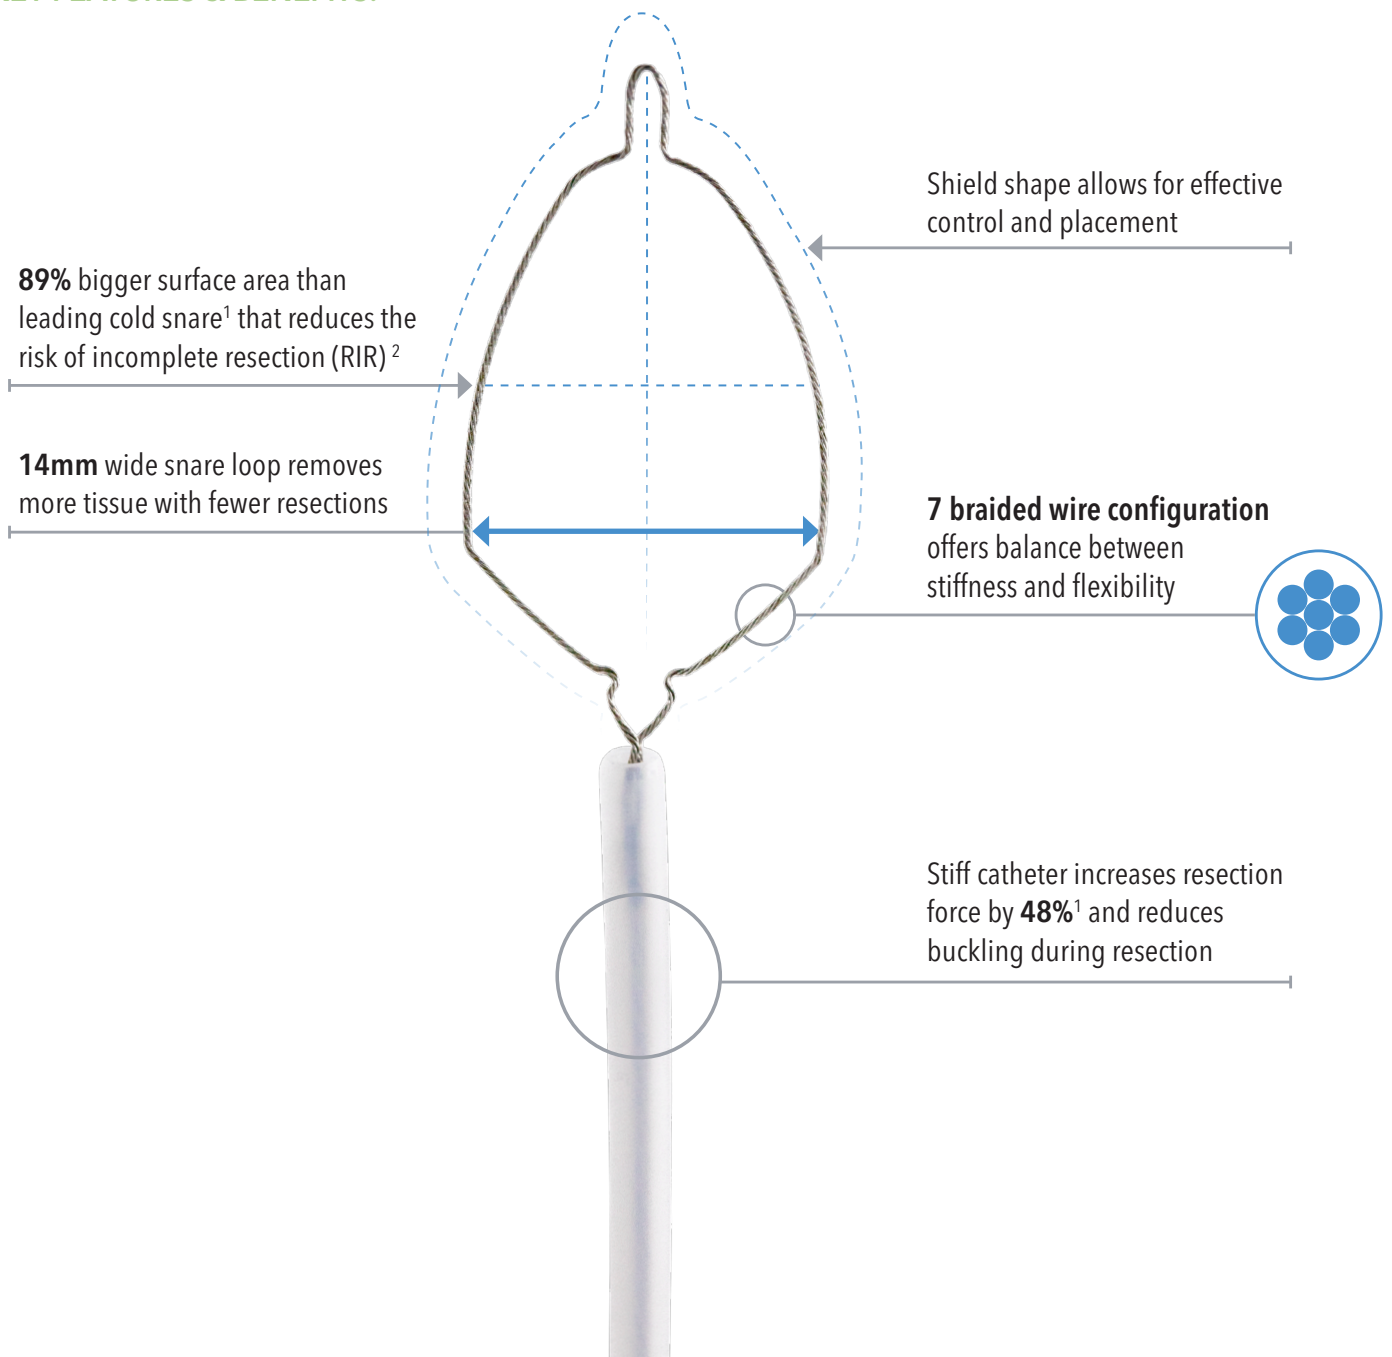

EXACTO™ - MUNDO

Cold Snare

Reduce the Risk of
**INCOMPLETE
RESECTION**

EXACTO™ - MUNDO

Cold Snare

The **EXACTO - MUNDO Cold Snare** is a 14mm wide dedicated cold snare offering a 89% larger snare area than the market leading cold snare.¹ This larger cold snare offers an option for piecemeal cold snare polypectomy or cold EMR of large polyps.

KEY FEATURES & BENEFITS:

- EXACTO™ - MUNDO Cold Snare
- EXACTO™ Cold Snare

44% WIDER SNARE LOOP

1.5X LARGER SNARE SURFACE

A larger snare area **REDUCES THE RISK OF INCOMPLETE RESECTION.**²

Product Information Chart

PRODUCT NUMBER	DESCRIPTION	SHEATH DIAMETER (MM)	LENGTH (CM)	SNARE SIZE (MM)	UNITS/BOX
BX00711114	EXACTO™ - MUNDO Cold Snare	2.5	230	14	10

1. Data on file at STERIS.

2. Cronin et al. (2024). Geometry of cold snare polypectomy and risk of incomplete resection. *Endoscopy*, 56(3), 214-219. <https://doi.org/10.1055/a-2184-1609>