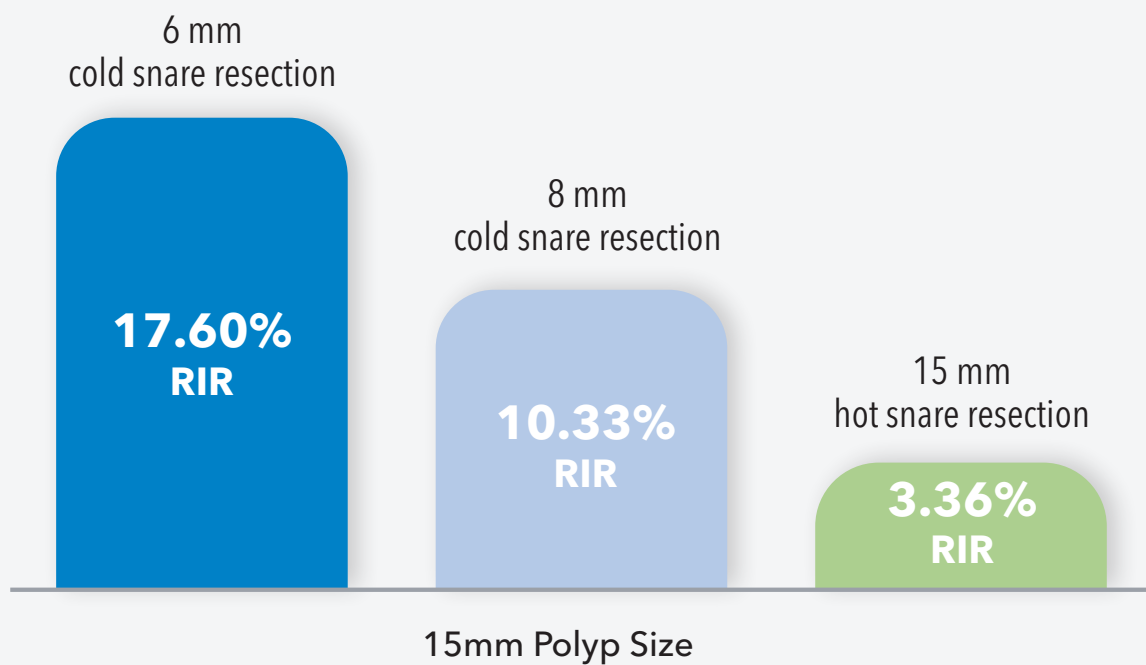

EXACTO™ - MUNDO

Cold Snare

Reduce the Risk of
**INCOMPLETE
RESECTION**

EXACTO™ - MUNDO

Cold Snare

The **EXACTO - MUNDO Cold Snare** is a 14mm wide dedicated cold snare offering a 89% larger snare area than the market leading cold snare.¹ This larger cold snare offers an option for piecemeal cold snare polypectomy or cold EMR of large polyps.

KEY FEATURES & BENEFITS:

- EXACTO™ - MUNDO Cold Snare
- EXACTO™ Cold Snare

44% WIDER SNARE LOOP

1.5X LARGER SNARE SURFACE

A larger snare area **REDUCES THE RISK OF INCOMPLETE RESECTION.**²

Product Information Chart

PRODUCT NUMBER	DESCRIPTION	SHEATH DIAMETER (MM)	LENGTH (CM)	SNARE SIZE (MM)	UNITS/BOX
BX00711114	EXACTO™ - MUNDO Cold Snare	2.5	230	14	10

1. Data on file at STERIS.

2. Cronin et al. (2024). Geometry of cold snare polypectomy and risk of incomplete resection. *Endoscopy*, 56(3), 214-219. <https://doi.org/10.1055/a-2184-1609>